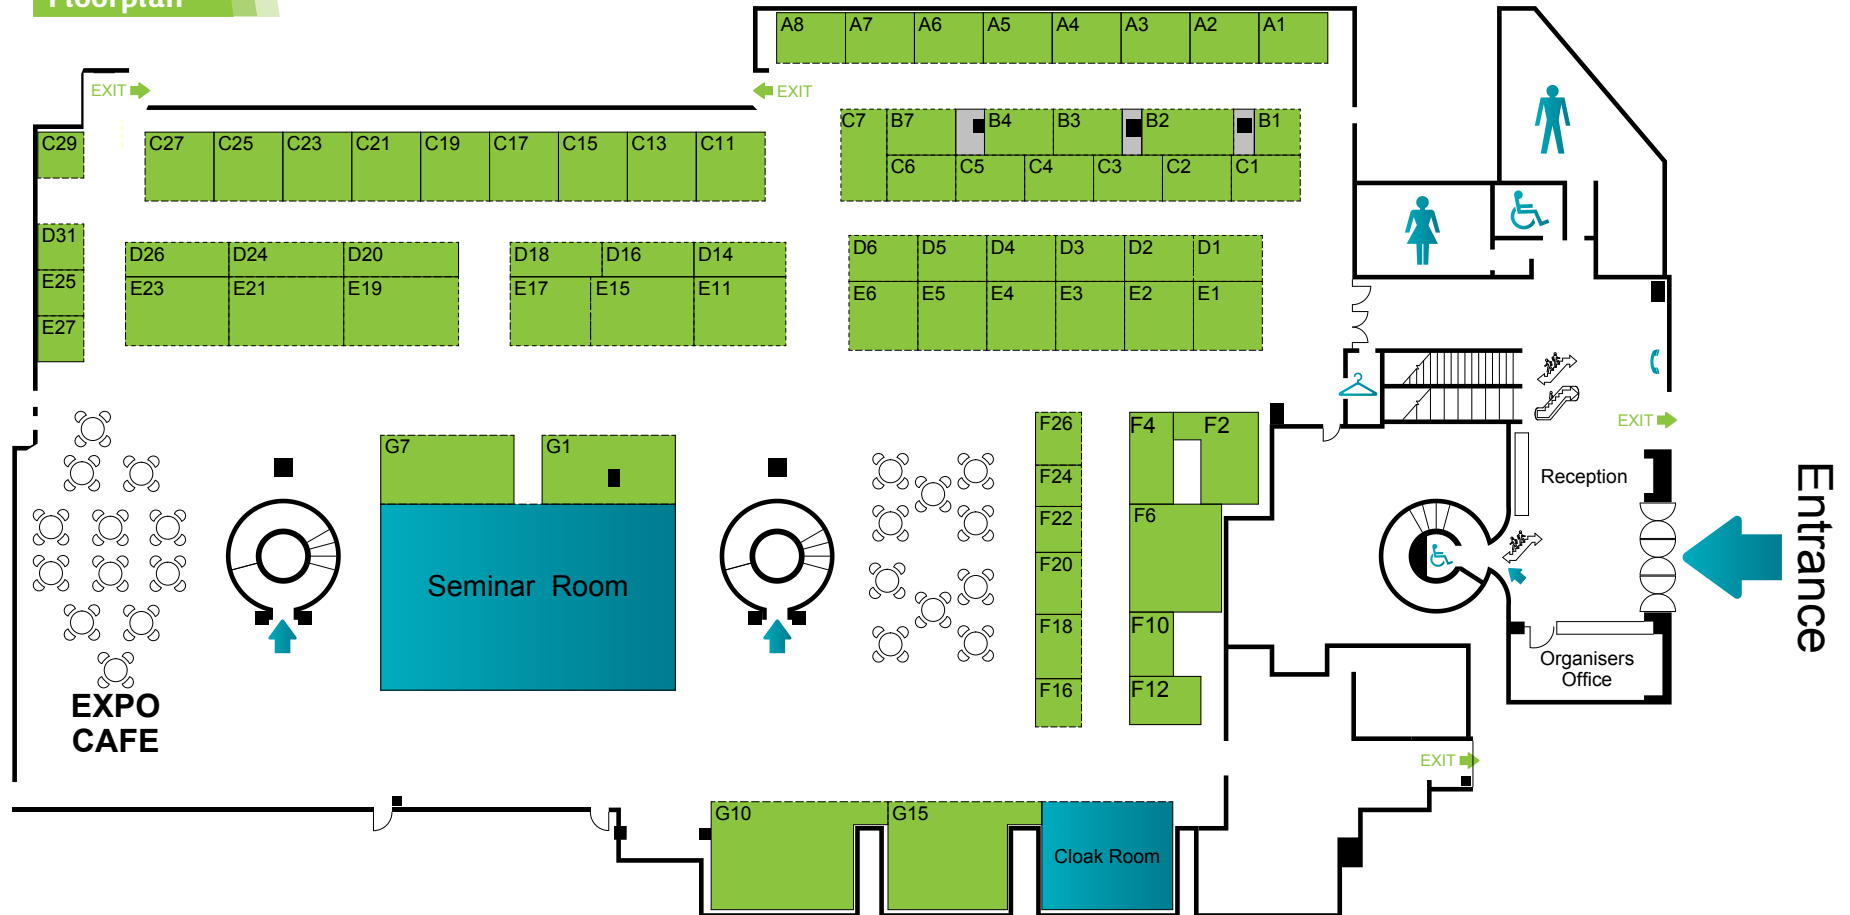

Floorplan

For exhibition and sponsorship enquiries contact:

Tom Culley | Business Development Manager **Tel:** +44 (0)20 7880 7607 **Email:** tom.culley@recruiter.co.uk

Lisa-Jane Parker | Senior Sales **Tel:** +44 (0)20 7880 7610 **Email:** lisa-jane.parker@recruiter.co.uk